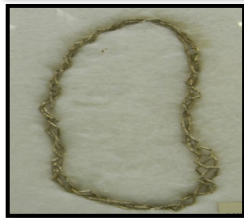

# Artifact Match

Name: \_\_\_\_\_

Class: \_\_\_\_\_

Date: \_\_\_\_\_

Bow Drill

Archaic Spear Points

Mortar and Pestle

Burial Urn

Discoidals, or Gamestones

Dentalium Necklace

Shell Tempered Cooking Pot